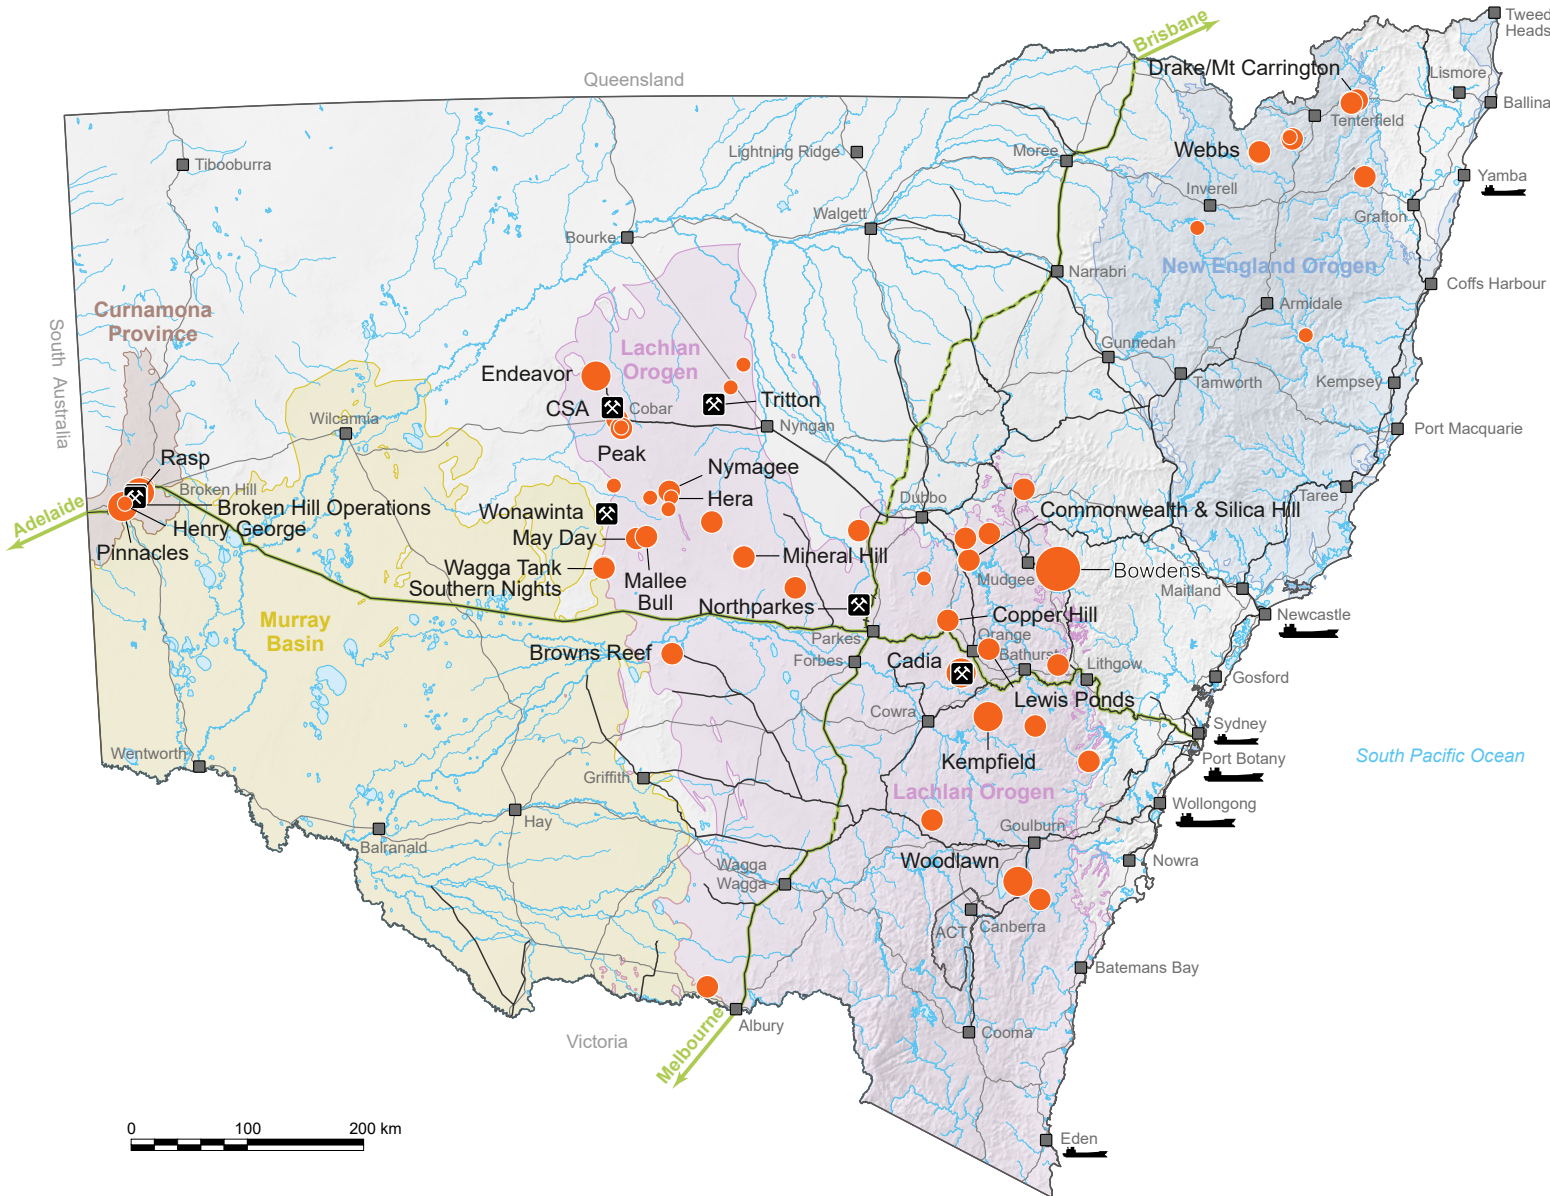

## Reference

- Deposit or occurrence
- Operating mine

## Topography

- Locality
- Major railway corridor
- Railway line
- Railway line, proposed
- Major road
- Major watercourse
- Minor watercourse
- Export port

Data compiled by Geological Survey of New South Wales.